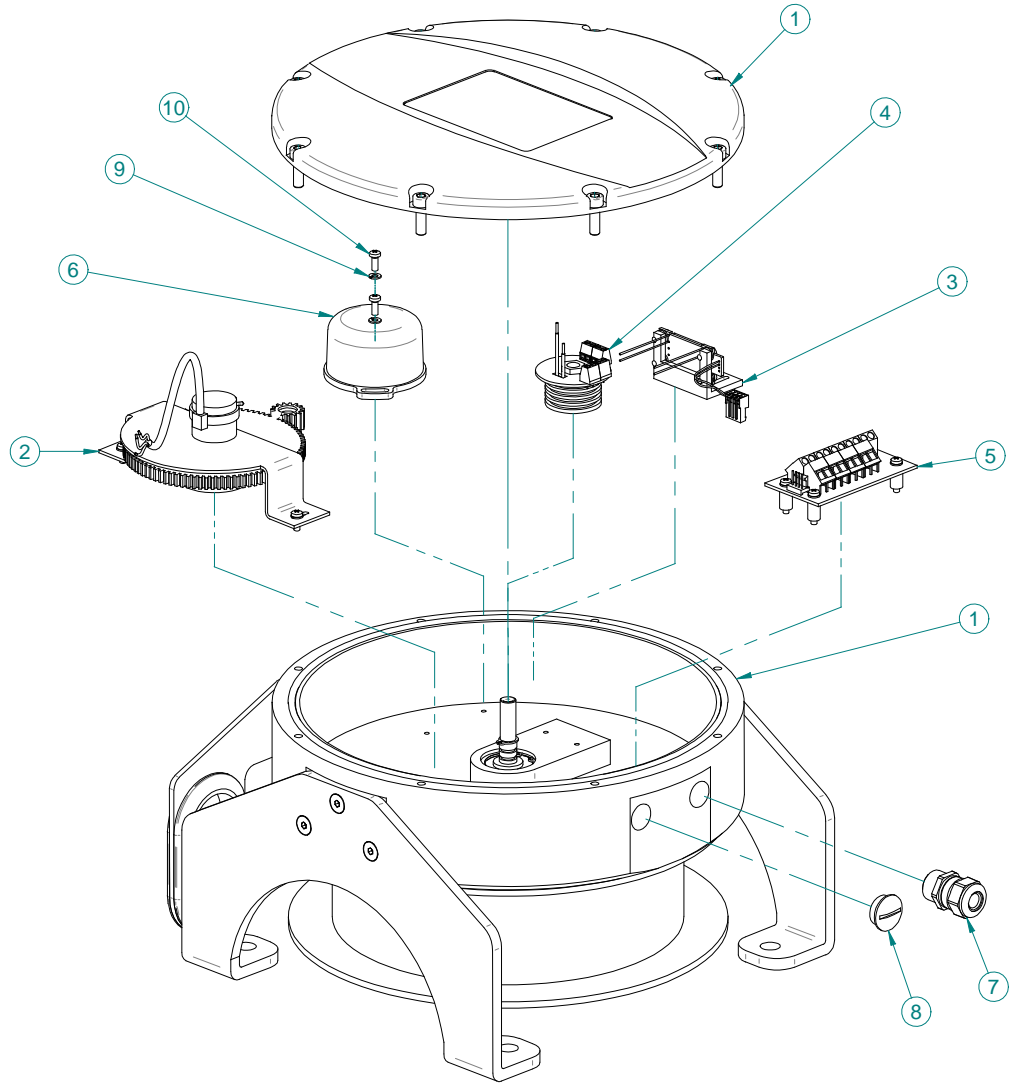

FOR EXTERNAL USE

33R6321 A

ITEM	# INTEGRA	DESCRIPTIONS	QTY
1	33R6000	REEL MEDIUM V2	1
2	33E9211	90 TEETH GEAR WITH BRACKET AND POT 5T EXTERNAL	1
3	22KRH1565	BRUSH KIT 2 CONTACTS	1
4	22KGF0040	REEL SLIP RING KIT 2 CONTACTS	1
5	22BCB1190	22BCB0190 + HARDWARE	1
6	11UZA0003	INCLINOMETER STD RATIO METRIC VERTICAL FLANGE	1
7	11HEG0126	GLAND NICKEL M16 0.375" LONG THREAD 8-10MM	1
8	11HEC0041	PLUG NYCKEL M16 WITH O-RING	1
9	11FWS1008	SPRING WASHER M3 ZP	2
10	11FVH0002	CHEESE HEAD SCR M3 X 0.5 X 8MM ZP	2